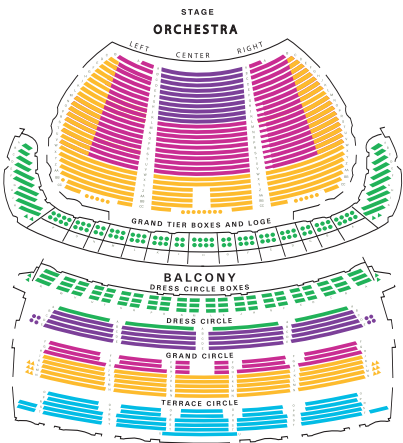

Christmas Candlelight Concert

A. Dennis Sparger, Music Director and Conductor

Photograph by Kris Euelmann

POWELL SYMPHONY HALL SEATING CHART

- \$20 – Terrace Circle (O – U)
- \$30 – Orchestra Rear (W – CC)
Orchestra Far Side (C – V)
Grand Circle (J – N)
- \$40 – Orchestra Center (L – V)
Orchestra Side (A – V)
Grand Circle (F – H)
- \$50 – Orchestra Front (A – K)
Dress Circle (B – E)
- \$65 – Loge
Grand Tier Box
Dress Circle Box
Dress Circle Row A

Christmas classics & carols plus the traditional candlelight procession

One Performance ONLY

Monday, December 21, 2009 7:30 pm
Powell Symphony Hall 718 N. Grand Blvd Saint Louis, MO 63103

Number of seats:
\$65 _____ \$50 _____ \$40 _____ \$30 _____ \$20 _____
Section of seating _____