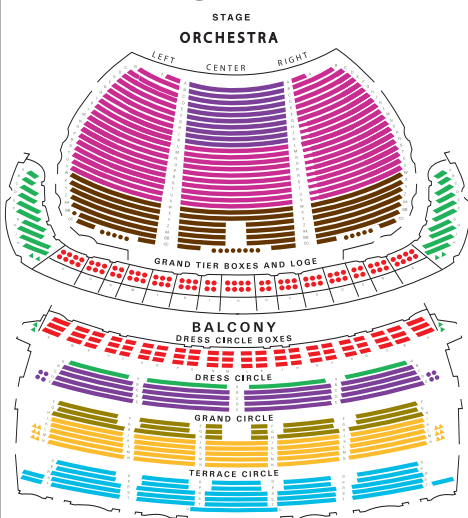

Tuesday, December 20, 2011 7:30 pm

Powell Hall 718 N. Grand Blvd Saint Louis, MO 63103

Number of seats:
\$75 _____ \$65 _____ \$55 _____ \$45 _____ \$40 _____ \$35 _____ \$30 _____ \$20 _____

Section of seating _____

POWELL HALL SEATING CHART

- \$75 Grand Tier Box & Dress Circle Box
- \$65 Loge & Dress Circle Row A
- \$55 Dress Circle (B – E)
- \$55 Orchestra Front (A – K)
- \$45 Orchestra Center (L – V)
- \$45 Orchestra Side (A – V)
- \$40 Grand Circle (F – H)
- \$35 Orchestra Rear (W – CC)
- \$30 Grand Circle (J – N)
- \$20 Terrace Circle (O – U)